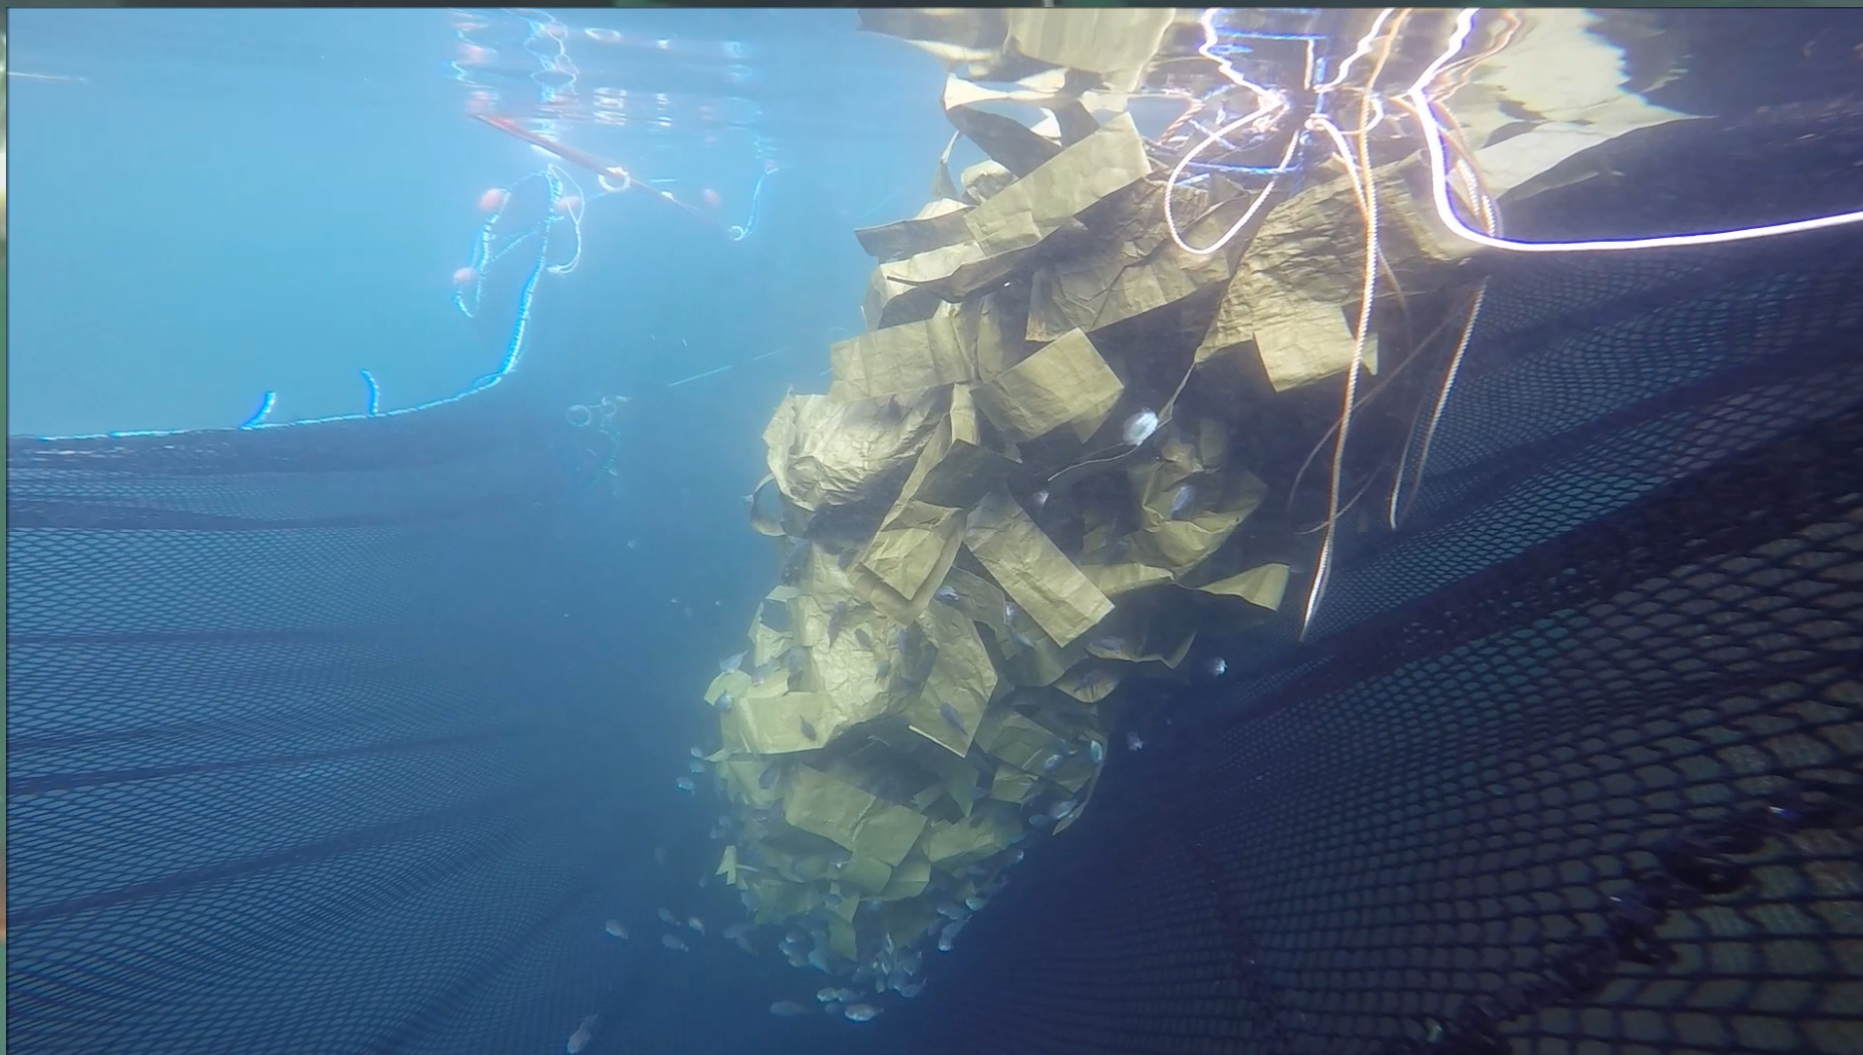

The image features a scenic landscape of a fjord in Norway. In the foreground, several circular fish farming cages are arranged in a line across the blue water. A small white boat is visible near the cages. The middle ground shows a shoreline with green and yellow autumn foliage. In the background, there are large, rugged mountains with sharp peaks under a blue sky with scattered white clouds. The NorseAqua logo, consisting of a blue mountain peak icon above the text "NorseAqua", is overlaid in the upper right corner.

NorseAqua

NetCom 4G 13.31 97%

Hvor trykker sporden?
docs.google.com

Hvor trykker sporden?

Denne fagrunden starter under trappa med taremareby, Oppsummeringen sendes til deg på mail ;-) (Du er anonym såklart..) 100% ;-)